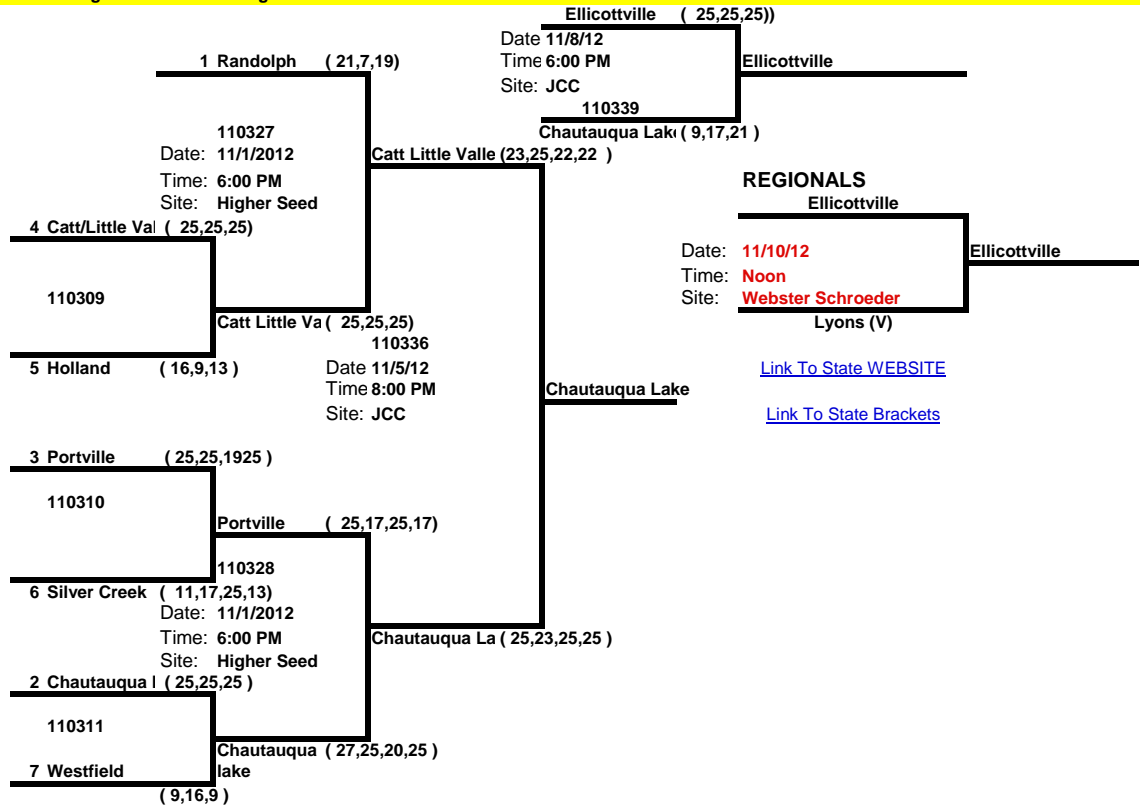

Class D1 Brackets

School	League
1 Randolph	CCAA
2 Chautauqua Lake	CCAA
3 Portville	CCAA
4 Catt/Little Valley	CCAA
5 Holland	CCAA
6 Silver Creek	CCAA
7 Westfield	CCAA
MST Prep	Buffalo
Int. Prep	Buffalo
Maple Grove	CCAA

Pre-Quarters 10/25/12 6 PM Higher Seed	Quarters 10/30/12 6 PM Higher Seed	Semi 11/1/12 6 PM Higher Seed	Finals see below	Regionals 11/10/12

D1 Vs. D2 CROSSOVER