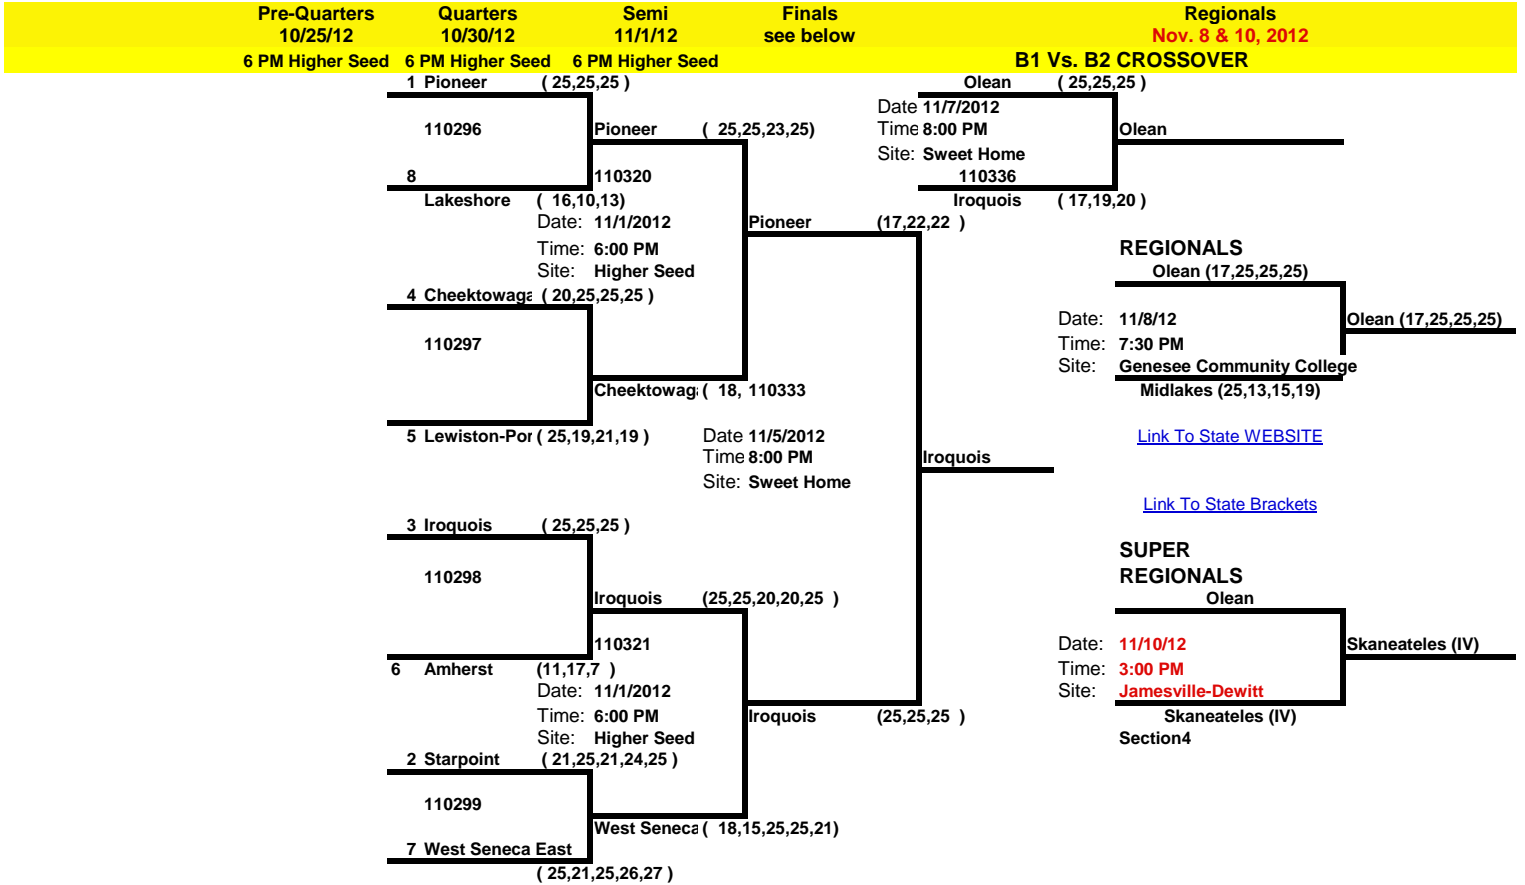

Pre-Quarters 10/25/12 6 PM Higher Seed	Quarters 10/30/12 6 PM Higher Seed	Semi 11/1/12 6 PM Higher Seed	Finals see below	Regionals 11/10/12
--	--	-------------------------------------	---------------------	-----------------------

REGIONALS

Hamburg

Date: **11/10/12**
Time: **2:00PM**
Site: **Webster Schroeder HS**
Pitt-Sutherland(V)

[Link To State WEBSITE](#)

[Link To State Brackets](#)

Class B1 Brackets

School	League
1 Pioneer	ECIC
2 Starpoint	ECIC
3 Iroquois	ECIC
4 Cheektowaga	ECIC
5 Lewiston-Porter	NFL
6 Amherst	ECIC
7 West Seneca East	ECIC
8 Lake Shore	ECIC
Riverside	Buffalo
South Park	Buffalo
Emerson	Buffalo