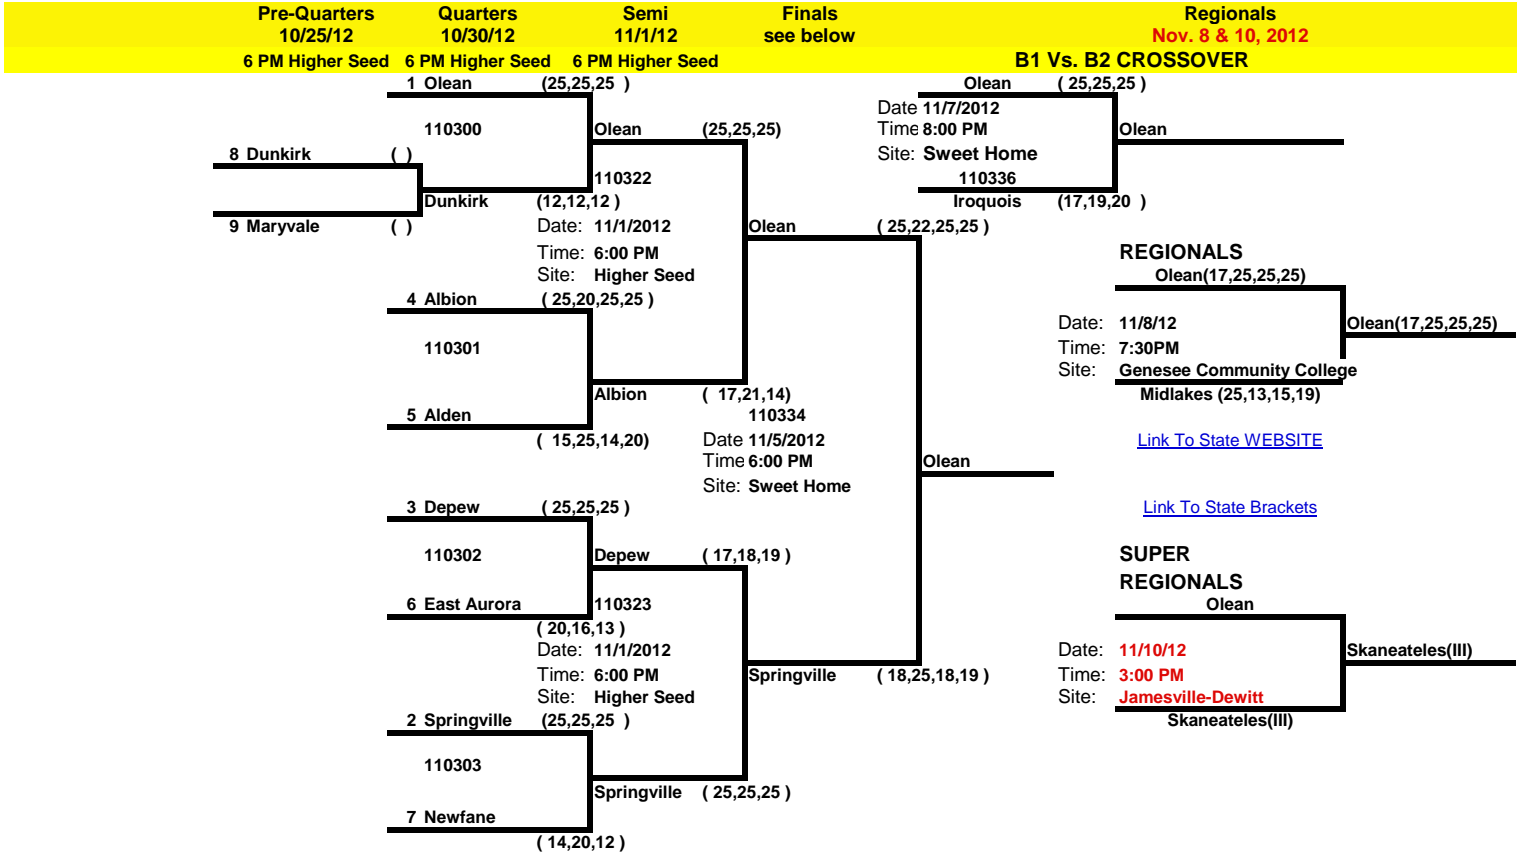

Class B2 Brackets

School	League
1 Olean	CCAA
2 Springville	ECIC
3 Depew	ECIC
4 Albion	NO
5 Alden	ECIC
6 East Aurora	ECIC
7 Newfane	NO
8 Dunkirk	CCAA
9 Maryvale	ECIC
Tapestry/Maritime	Indep
Lafayette	Buffalo