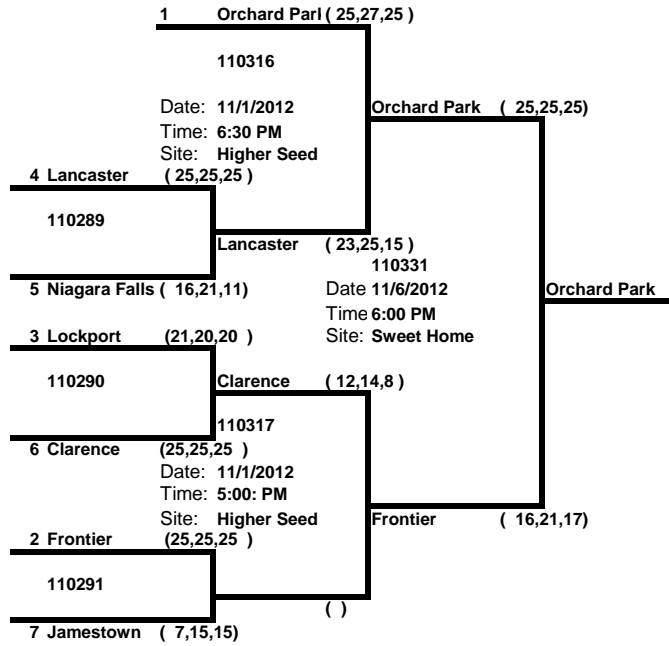

Class AA Brackets

School	League
1 Orchard Park	ECIC
2 Frontier	ECIC
3 Lockport	NFL
4 Lancaster	ECIC
5 Niagara Falls	NFL
6 Clarence	ECIC
7 Jamestown	ECIC

Quarters 10/30/12 6 PM Higher Seed	Semi 11/1/12 6 PM Higher Seed	Finals see below	Regionals 11/10/12 REGIONALS
--	-------------------------------------	---------------------	---

Regionals (11/10/12)
Orchard Park
 Date: 11/10/12
 Time: 4:00PM
 Site: Webster Schroeder
 Mercy (V)
[Link To State WEBSITE](#)
[Link To State Brackets](#)

Class A Brackets

School	League
1 Williamsville North	ECIC
2 Grand Island	NFL
3 Williamsville East	ECIC
4 Sweet Home	ECIC
5 Niagara Wheatfield	ECIC
6 North Tonawanda	BUFF
7 Hutch Tech	BUFF
8 Hamburg	ECIC
9 Kenmore West	NFL
10 Williamsville South	ECIC
11 Kenmore East	NFL
12 West Seneca West	ECIC
Bennett	BUFF
McKinley	BUFF

REGIONALS
Eden (25,25,25)

Date: 11/8/12
Time: 6:00PM
Site: Genesee Community College
Waterloo (10,11,13)

[Link To State WEBSITE](#)

[Link To State Brackets](#)

SUPER REGIONALS
Eden

Date: 11/10/12
Time: 1:00 PM
Site: Jamesville-Dewitt
Cazenovia (III)

Pre-Quarters 10/25/12 6 PM Higher Seed	Quarters 10/30/12 6 PM Higher Seed	Semi 11/1/12 6 PM Higher Seed	Finals see below	Regionals 11/10/12
--	--	-------------------------------------	---------------------	-----------------------