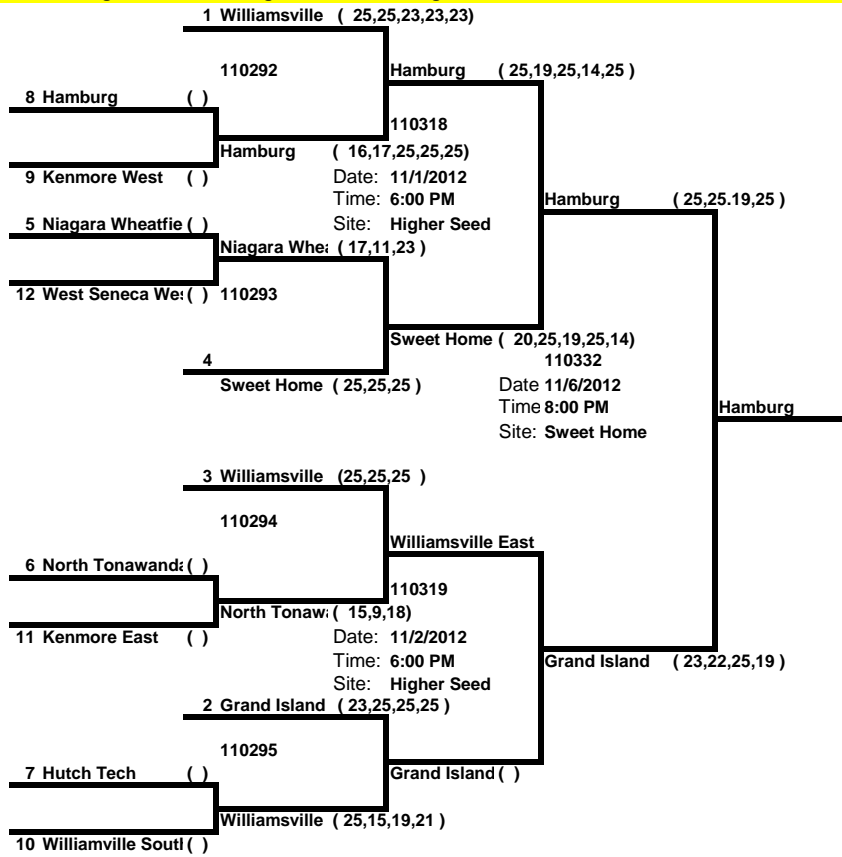

Class AA Brackets

School	League
1 Orchard Park	ECIC
2 Frontier	ECIC
3 Lockport	NFL
4 Lancaster	ECIC
5 Niagara Falls	NFL
6 Clarence	ECIC
7 Jamestown	ECIC

Quarters 10/30/12 6 PM Higher Seed	Semi 11/1/12 6 PM Higher Seed	Finals see below	Regionals 11/10/12 REGIONALS
--	-------------------------------------	---------------------	---

Regionals (11/10/12)
Orchard Park
 Date: 11/10/12
 Time: 4:00PM
 Site: Webster Schroeder
 Mercy (V)
[Link To State WEBSITE](#)
[Link To State Brackets](#)

Class A Brackets

School	League
1 Williamsville North	ECIC
2 Grand Island	NFL
3 Williamsville East	ECIC
4 Sweet Home	ECIC
5 Niagara Wheatfield	ECIC
6 North Tonawanda	BUFF
7 Hutch Tech	BUFF
8 Hamburg	ECIC
9 Kenmore West	NFL
10 Williamsville South	ECIC
11 Kenmore East	NFL
12 West Seneca West	ECIC
Bennett	BUFF
McKinley	BUFF

Pre-Quarters 10/25/12 6 PM Higher Seed	Quarters 10/30/12 6 PM Higher Seed	Semi 11/1/12 6 PM Higher Seed	Finals see below	Regionals 11/10/12
--	--	-------------------------------------	---------------------	-----------------------