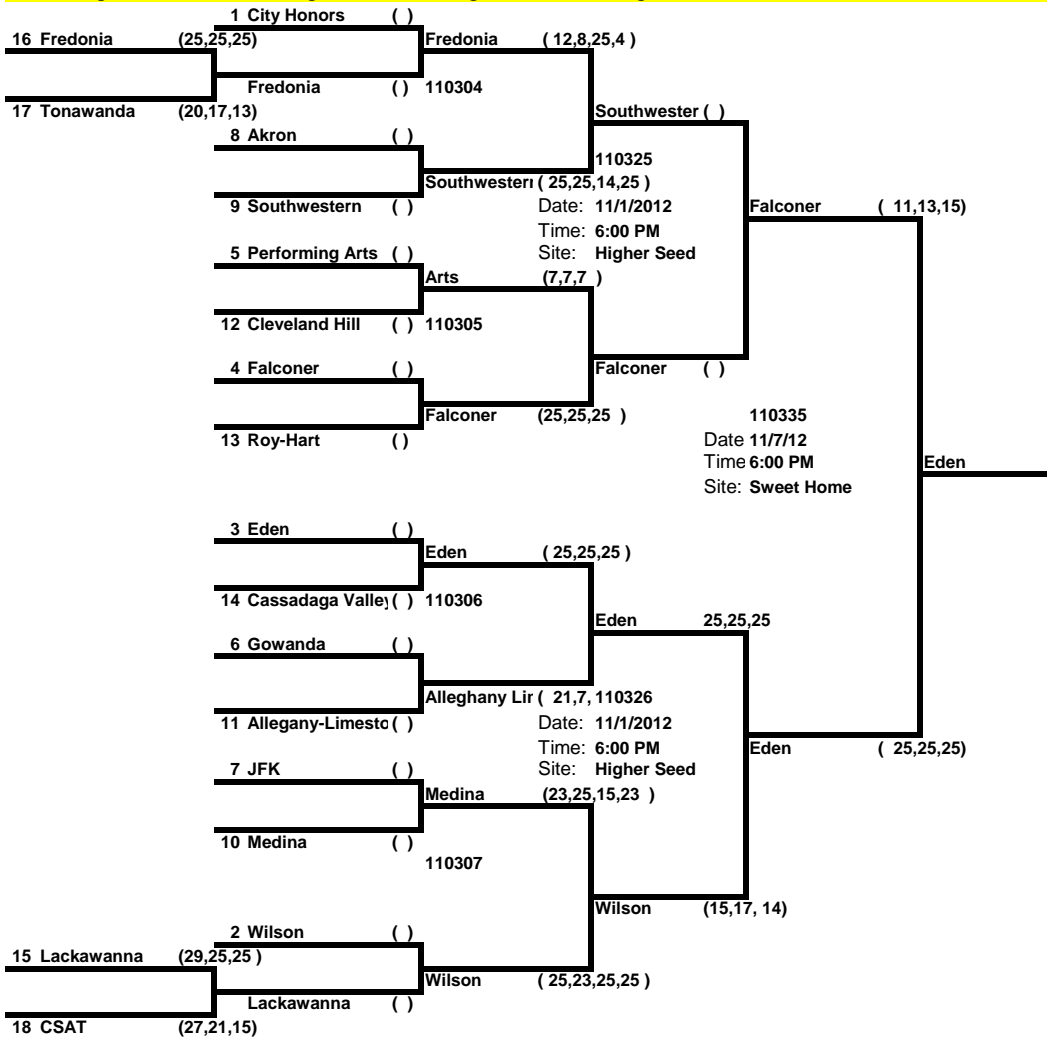

Class C Brackets

School	League
1 City Honors	Buffalo
2 Wilson	NO
3 Eden	ECIC
4 Falconer	CCAA
5 Performing Arts	Buffalo
6 Gowanda	CCAA
7 JFK	ECIC
8 Akron	NO
9 Southwestern	CCAA
10 Medina	NO
11 Allegany-Limestone	CCAA
12 Cleveland Hill	ECIC
13 Roy-Hart	NO
14 Cassadaga Valley	CCAA
15 Lackawanna	ECIC
16 Fredonia	CCAA
17 Tonawanda	ECIC
18 CSAT	NO
s Buffalo East	Buffalo
s Salamanca	CCAA
s Leonardo da Vinci	ECIC

Qualifier 10/24/2012 6 PM Higher Seed	Pre-Quarters 10/25/12 6 PM Higher Seed	Quarters 10/30/12 6 PM Higher Seed	Semi 11/1/12 6 PM Higher Seed	Finals see below	Regionals Nov. 8 & 10, 2012

REGIONALS
Eden (25,25,25)

Date: 11/8/12
Time: 6:00PM
Site: Genesee Community College
Waterloo (10,11,13)

[Link To State WEBSITE](#)

[Link To State Brackets](#)

SUPER REGIONALS
Eden

Date: 11/10/12
Time: 1:00 PM
Site: Jamesville-Dewitt
Cazenovia (III)