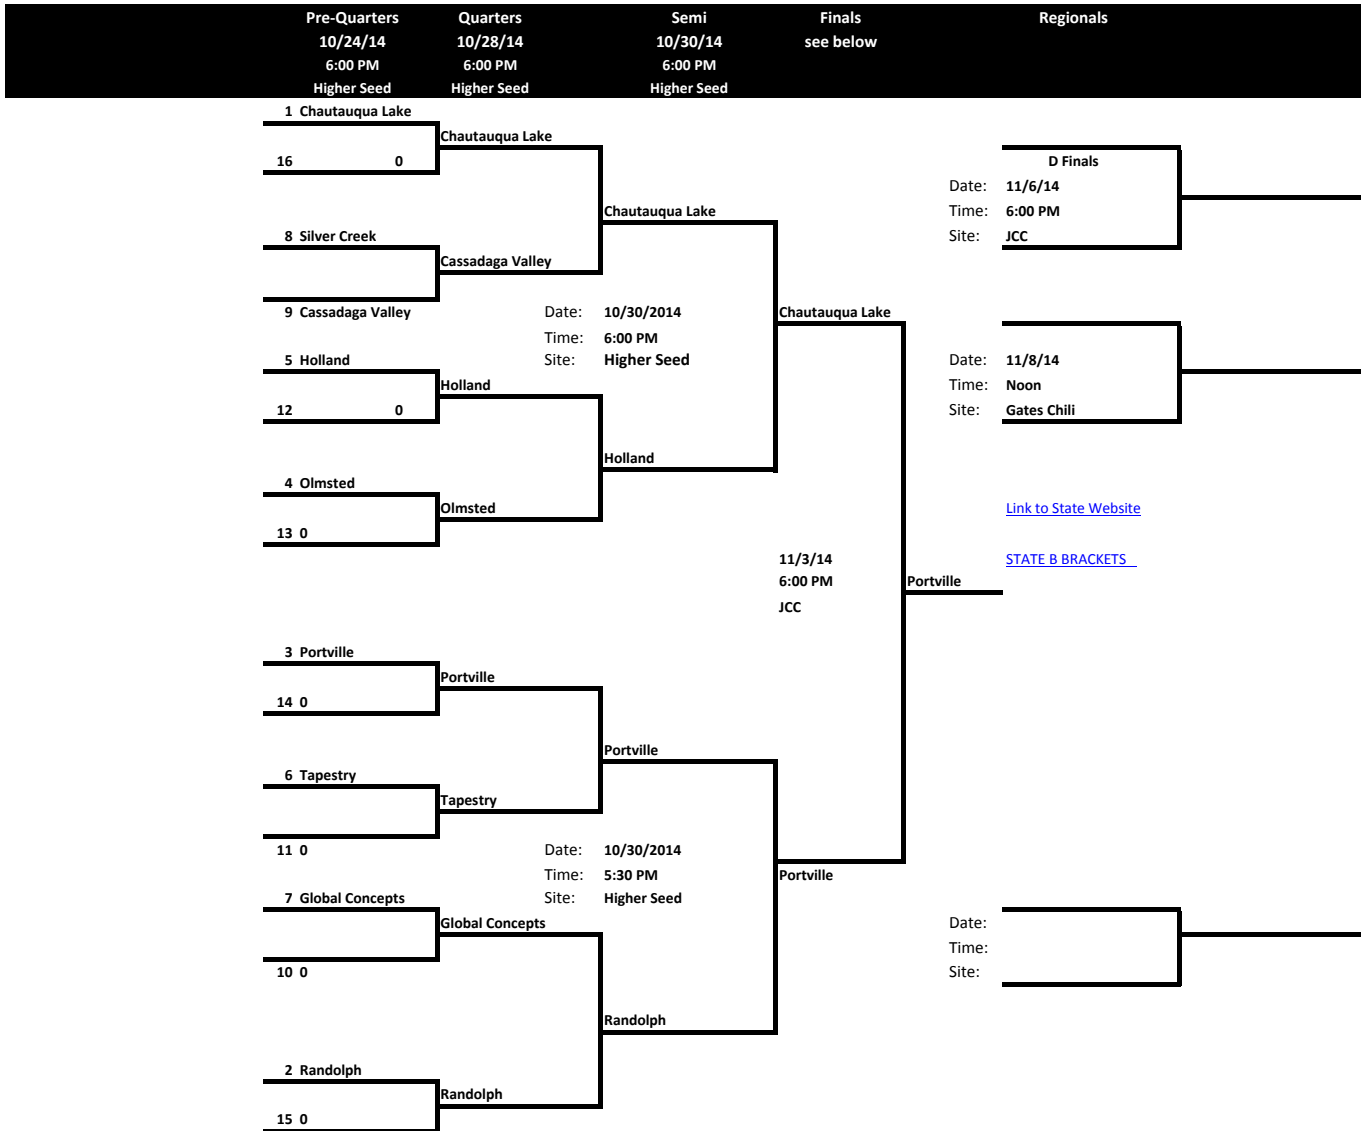

Pre-Quarters	Quarters	Semi	Finals	Regionals
10/24/14	10/28/14	10/30/14	see below	
6:00 PM	6:00 PM	6:00 PM		
Higher Seed	Higher Seed	Higher Seed		

Class B2 Brackets

- | | |
|-------------------|--------|
| School | League |
| 1 Depew | |
| 2 Albion | |
| 3 East Aurora | |
| 4 Cheektowaga | |
| 5 Olean | |
| 6 Pioneer | |
| 7 Dunkirk | |
| 8 Maryvale | |
| 9 Lewiston Porter | |

Pre-Quarters	Quarters	Semi	Finals	Regionals
10/24/14	10/28/14	10/30/14	see below	
6:00 PM	6:00 PM	6:00 PM		
Higher Seed	Higher Seed	Higher Seed		

Class C1 Brackets

- | | |
|----------------|--------|
| School | League |
| 1 Springville | |
| 2 City Honors | |
| 3 Eden | |
| 4 Lafayette | |
| 5 Southwestern | |
| 6 Alden | |
| 7 Medina | |
| 8 Fredonia | |
| 9 Newfane | |
| 10 Roy Hart | |
| 11 Tonawanda | |
| 12 CSAT | |

Pre-Quarters	Quarters	Semi	Finals	Regionals
10/24/14	10/28/14	10/30/14	see below	
6:00 PM	6:00 PM	6:00 PM		
Higher Seed	Higher Seed	Higher Seed		

Class C2 Brackets

- | | |
|-----------------------|--------|
| School | League |
| 1 Catt Little Valley | |
| 2 Falconer | |
| 3 Cleveland Hill | |
| 4 DaVinci | |
| 5 Wilson | |
| 6 Alleghany Limestone | |
| 7 East | |
| 8 Akron | |
| 9 JFK | |
| 10 Gowanda | |
| 11 Lackawanna | |

Pre-Quarters	Quarters	Semi	Finals	Regionals
10/24/14	10/28/14	10/30/14	see below	
6:00 PM	6:00 PM	6:00 PM		
Higher Seed	Higher Seed	Higher Seed		

Class D1 Brackets

School	League
1 Chautauqua Lake	
2 Randolph	
3 Portville	
4 Olmsted	
5 Holland	
6 Tapestry	
7 Global Concepts	
8 Silver Creek	
9 Cassadaga Valley	