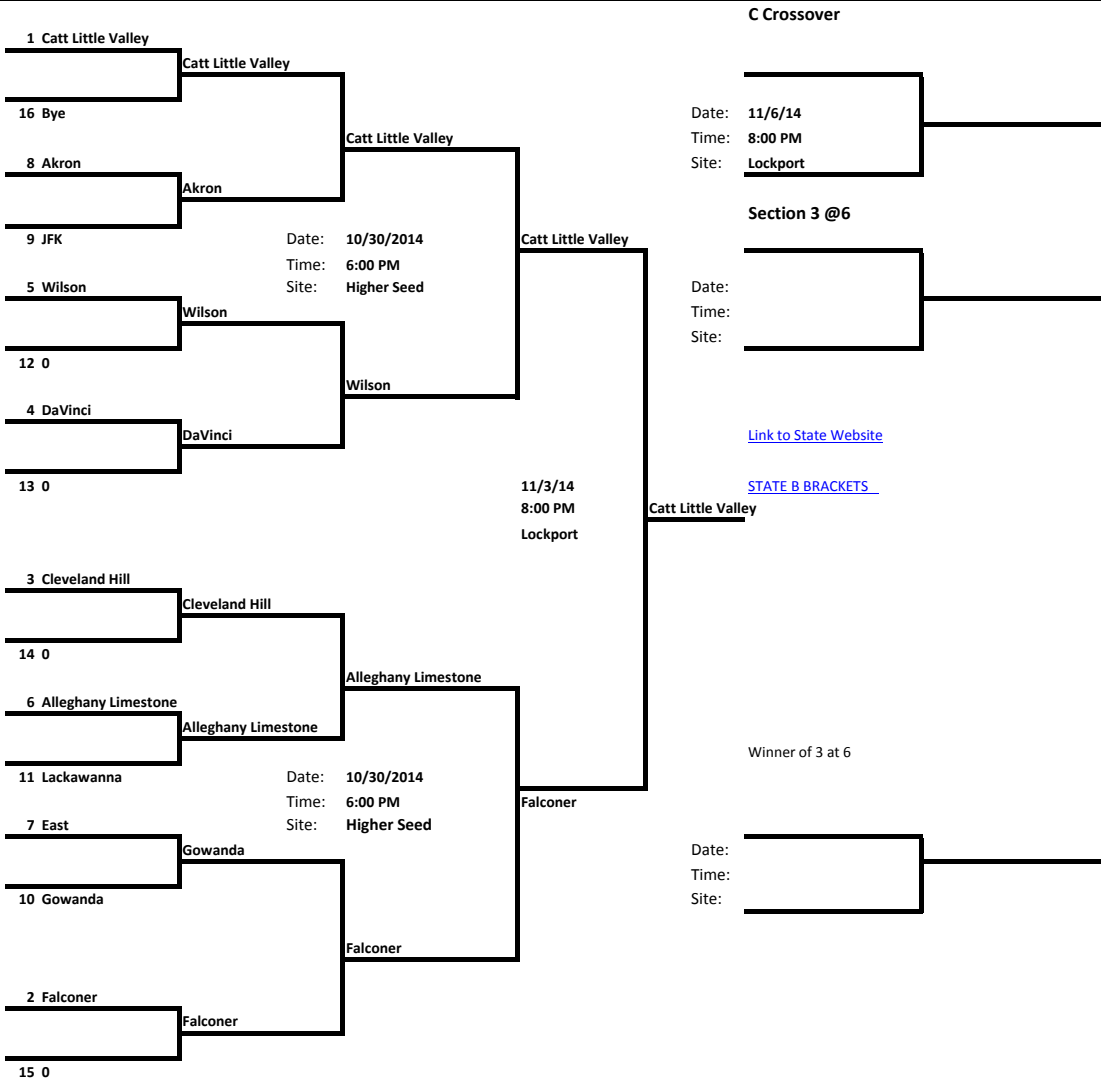

Class C2 Brackets

School	League
1 Catt Little Valley	
2 Falconer	
3 Cleveland Hill	
4 DaVinci	
5 Wilson	
6 Alleghany Limestone	
7 East	
8 Akron	
9 JFK	
10 Gowanda	
11 Lackawanna	

Pre-Quarters	Quarters	Semi	Finals	Regionals
10/24/14	10/28/14	10/30/14	see below	
6:00 PM	6:00 PM	6:00 PM		
Higher Seed	Higher Seed	Higher Seed