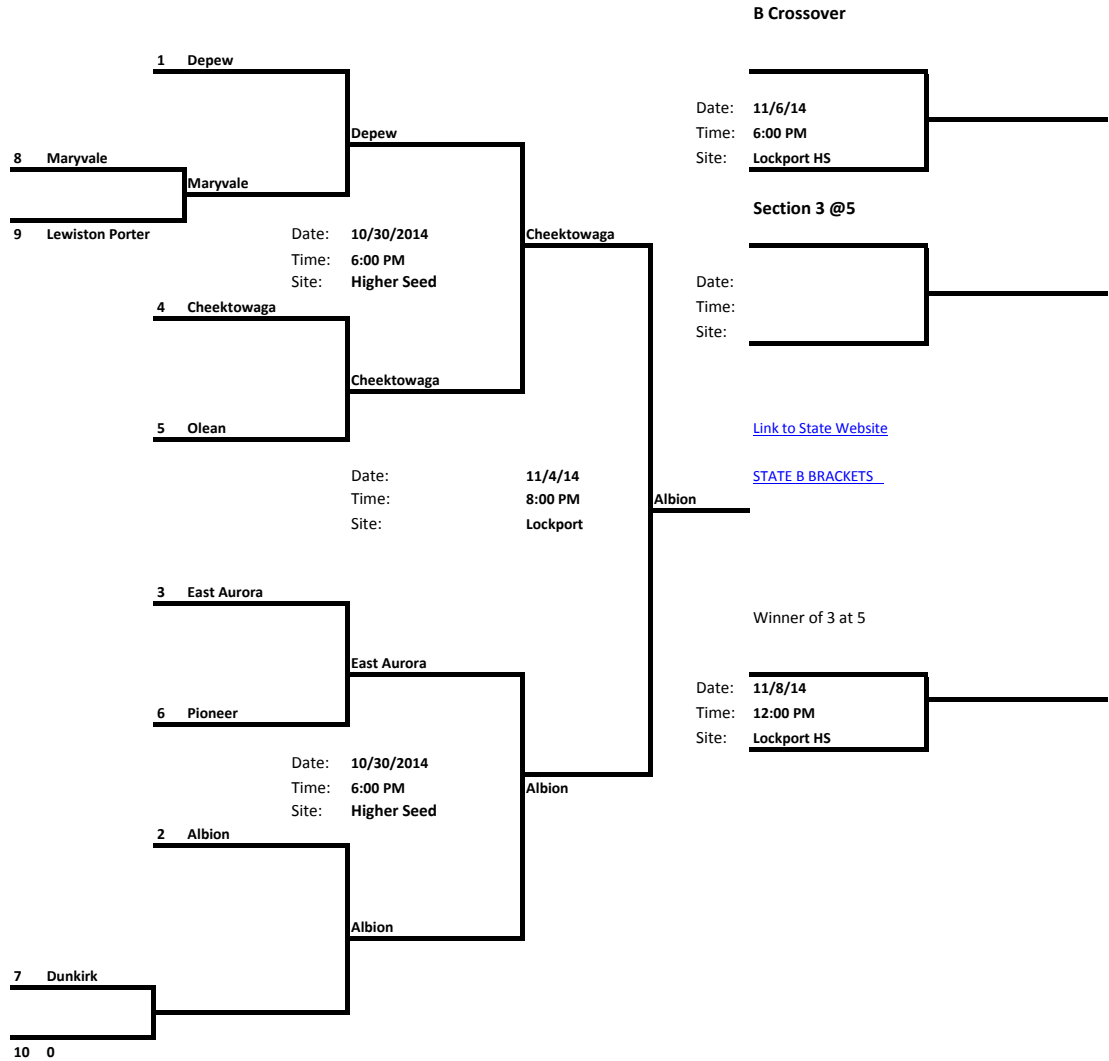

Class B2 Brackets

School	League
1 Depew	
2 Albion	
3 East Aurora	
4 Cheektowaga	
5 Olean	
6 Pioneer	
7 Dunkirk	
8 Maryvale	
9 Lewiston Porter	

Pre-Quarters	Quarters	Semi	Finals	Regionals
10/24/14	10/28/14	10/30/14	see below	
6:00 PM	6:00 PM	6:00 PM		
Higher Seed	Higher Seed	Higher Seed