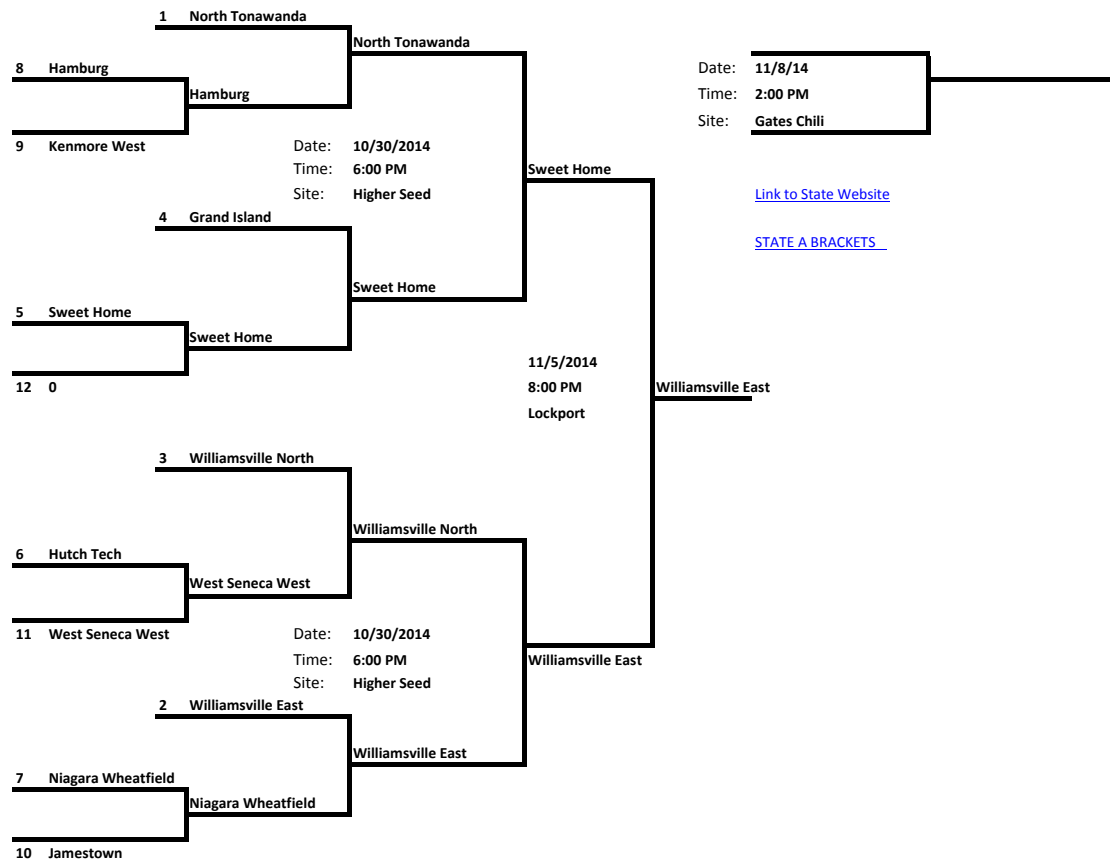

Class AA Brackets

- | | |
|-----------------|--------|
| School | League |
| 1 Clarence | |
| 2 Frontier | |
| 3 Lockport | |
| 4 Lancaster | |
| 5 Orchard Park | |
| 6 Niagara Falls | |

Quarters 10/28/14 6:00 PM Higher Seed	Semi 10/30/14 6:00 PM Higher Seed	Finals see below	Regionals REGIONALS 6@5
---	---	----------------------------	--

Class A Brackets

School	League
1 North Tonawanda	
2 Williamsville East	
3 Williamsville North	
4 Grand Island	
5 Sweet Home	
6 Hutch Tech	
7 Niagara Wheatfield	
8 Hamburg	
9 Kenmore West	
10 Jamestown	
11 West Seneca West	

Pre-Quarters	Quarters	Semi	Finals	Regionals
10/24/14	10/28/14	10/30/14	see below	
6:00 PM	6:00 PM	6:00 PM		
Higher Seed	Higher Seed	Higher Seed		6@5

Class B1 Brackets

School	League
1 Williamsville South	
2 Riverside	
3 Amherst	
4 Iroquois	
5 Kenmore East	
6 Starpoint	
7 Lakeshore	
8 West Seneca East	