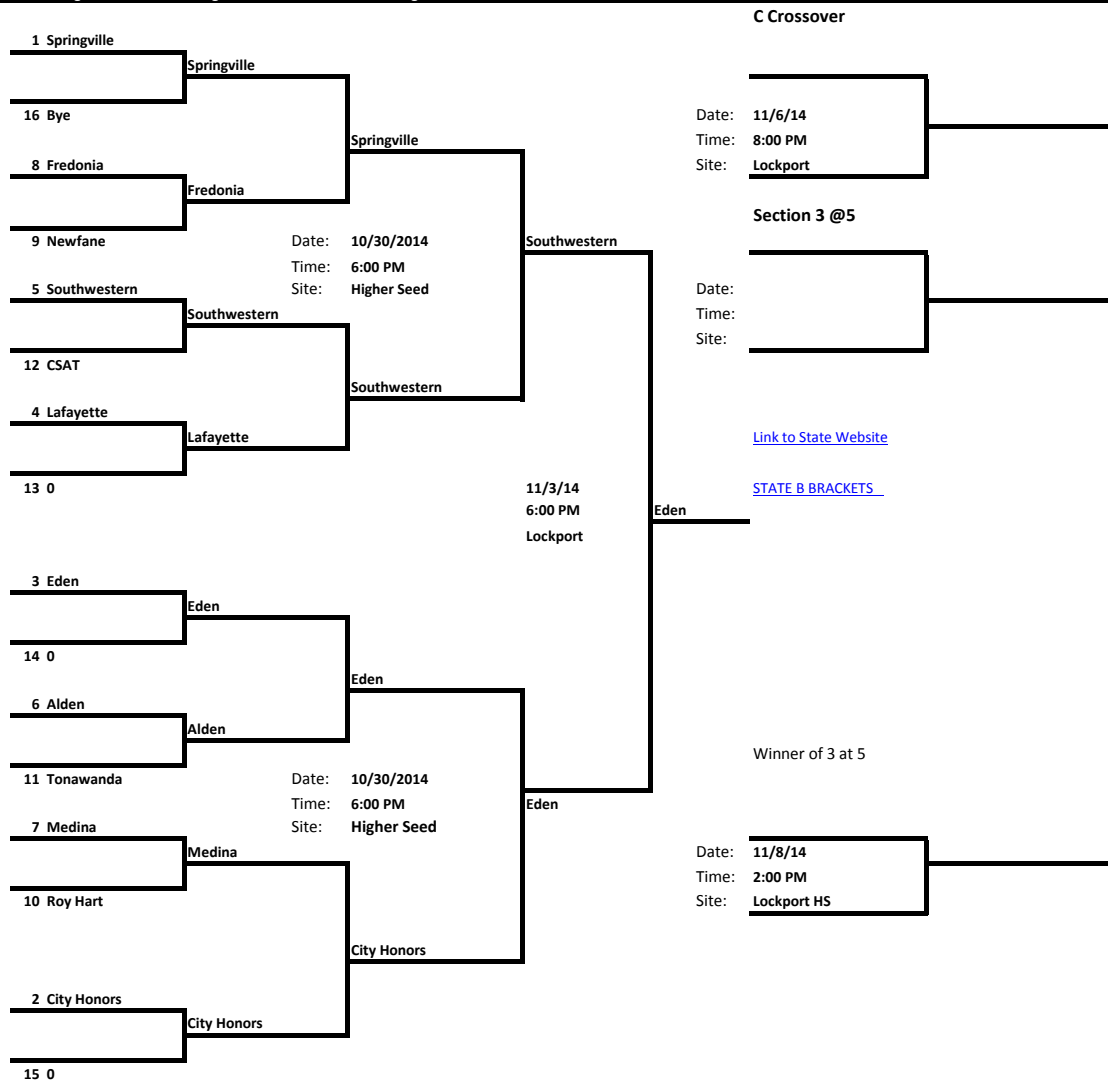

Class C1 Brackets

School	League
1 Springville	
2 City Honors	
3 Eden	
4 Lafayette	
5 Southwestern	
6 Alden	
7 Medina	
8 Fredonia	
9 Newfane	
10 Roy Hart	
11 Tonawanda	
12 CSAT	

Pre-Quarters	Quarters	Semi	Finals	Regionals
10/24/14	10/28/14	10/30/14	see below	
6:00 PM	6:00 PM	6:00 PM		
Higher Seed	Higher Seed	Higher Seed