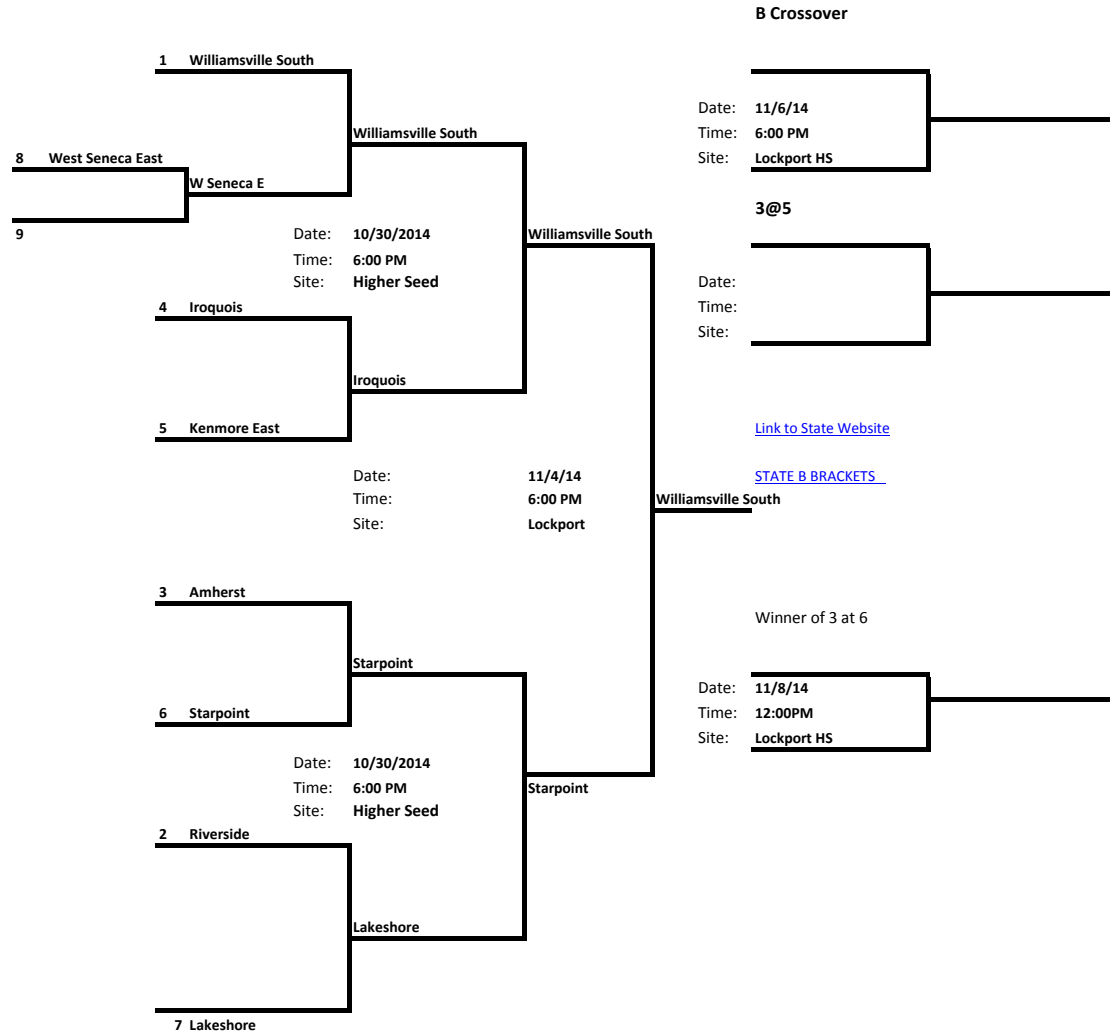

Class B1 Brackets

School	League
1 Williamsville South	
2 Riverside	
3 Amherst	
4 Iroquois	
5 Kenmore East	
6 Starpoint	
7 Lakeshore	
8 West Seneca East	

Pre-Quarters	Quarters	Semi	Finals	Regionals
10/24/14	10/28/14	10/30/14	see below	
6:00 PM	6:00 PM	6:00 PM		
Higher Seed	Higher Seed	Higher Seed