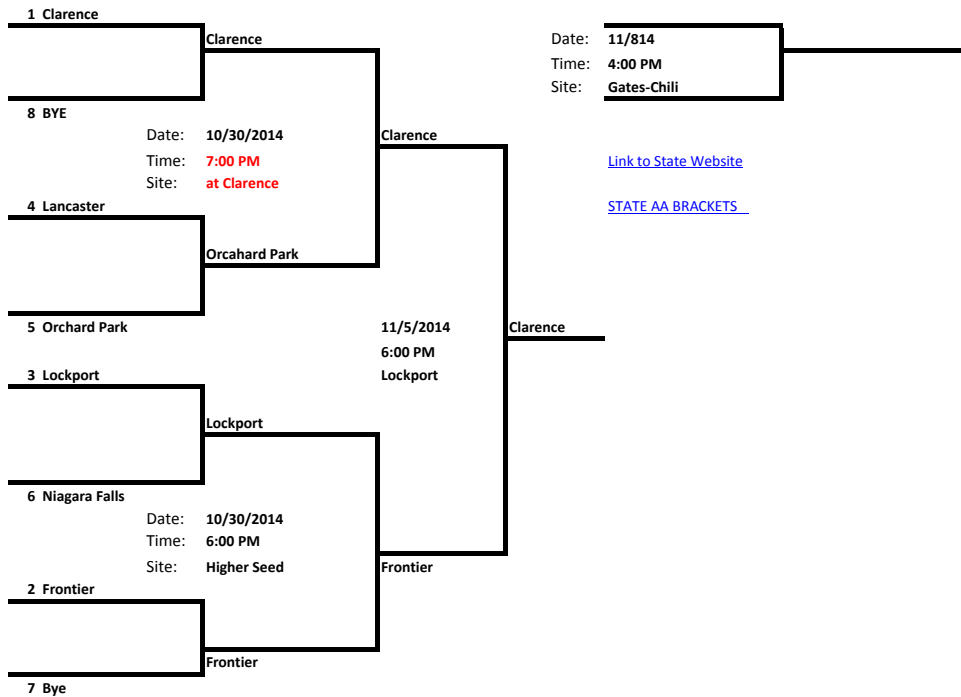

Class AA Brackets

- | | |
|-----------------|--------|
| School | League |
| 1 Clarence | |
| 2 Frontier | |
| 3 Lockport | |
| 4 Lancaster | |
| 5 Orchard Park | |
| 6 Niagara Falls | |

Quarters 10/28/14 6:00 PM Higher Seed	Semi 10/30/14 6:00 PM Higher Seed	Finals see below	Regionals REGIONALS 6@5
---	---	----------------------------	--

Class A Brackets

School	League
1 North Tonawanda	
2 Williamsville East	
3 Williamsville North	
4 Grand Island	
5 Sweet Home	
6 Hutch Tech	
7 Niagara Wheatfield	
8 Hamburg	
9 Kenmore West	
10 Jamestown	
11 West Seneca West	

Pre-Quarters	Quarters	Semi	Finals	Regionals
10/24/14	10/28/14	10/30/14	see below	
6:00 PM	6:00 PM	6:00 PM		
Higher Seed	Higher Seed	Higher Seed		6@5

Class B1 Brackets

School	League
1 Williamsville South	
2 Riverside	
3 Amherst	
4 Iroquois	
5 Kenmore East	
6 Starpoint	
7 Lakeshore	
8 West Seneca East	